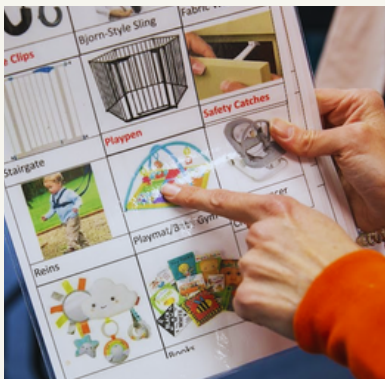

BABY EQUIPMENT

We accept

- Small playmats & baby gyms
- Bouncy chairs
- Push-along walkers
- Stairgates - Pressure fitting only
- Safety equipment
- Chair boosters (with safety strap)

We kindly ask that any items donated are clean, in good working condition and have no missing parts.

We cannot take

- Car seats or car booster seats
- Play pens
- Large foam tiles or very large play mats
- Door-hung bouncers/ jumpers
- Sit-in style baby walkers & jumperoos
- Bulky chairs, rockers & swings
- Electricals like night lights or baby monitors
- Pregnancy equipment or books
- Used breast pumps
- Nursery décor / decoration